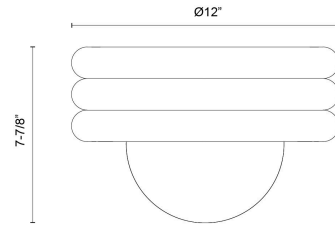

Harvey 12-in Semi-Flush Mount

Model	Bulbs (not included)	Wattage (or equivalent)
<b>SF426012</b> SF426012AW SF426012MB SF426012PW SF426012BG	1 x E26	60W

The Harvey lighting collection is a true standout! It features organically curved metal rings encircling a beautiful natural oval diffuser. The clean and minimalist design is so striking, it effortlessly makes a statement. It's a perfect blend of simplicity and artistry, adding a bold and eye-catching touch to any space.

**SPECIFICATION DETAILS**

Fixture Dimensions	D12" x H7-7/8"
Location	Dry
Glass Details	Opal Glass
Illumination Direction	Down
Light Source/Life	Socket
Material	Aluminum, Steel, Glass
Compliance	<b>UL Certified:</b> Yes