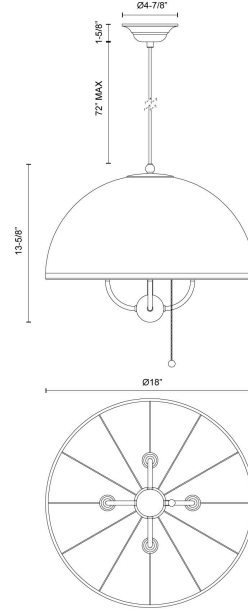

Crosby 18-in Pendant

Model	Bulbs (not included)	Wattage (or equivalent)
<b>PD661418</b> PD661418BG PD661418MB	4 x E12	40W

Transform your space with the Crosby decorative lighting collection by Kelsey Leigh Design Co. These fixtures are inspired by vintage parasols and feature light natural shades and delicate details. They come in elegant matte black or brushed gold, so they'll fit in any decor style.

SPECIFICATION DETAILS

Fixture Dimensions	D18" x H13-5/8"
Canopy Dimensions	D4-7/8" x H1-5/8"
Minimum Hang Height	20"
Location	Dry
Illumination Direction	Omni-directional
Light Source/Life	Socket
Material	Steel, Fabric
Slopped Ceiling Adaptable	Yes
Shade Details	Spandex Shade
Wire Length	72"
Wire Style	Brown Wire (BG) Black Wire (MB)
Compliance	<b>UL Certified:</b> Yes