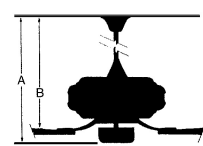

## MEASUREMENTS

Blade Finish:				Reversible Blades:	<b>No</b>
Blade Material:				Slope:	<b>Yes</b>
<b>MDF Construction</b>				Hanging Weight:	<b>13.82</b>
Blade Sweep:	No. of Blades:	Blade Pitch:			
<b>52"</b>	<b>5</b>	<b>12</b>	Downrod 1 Outside Dia:	Downrod 2 Outside Dia:	
Downrod 1:	Downrod 1 Outside Dia:	Downrod 2:			
<b>6</b>	<b>0.75</b>				
Ceiling to Lowest Point: (Dim A)	Ceiling to Blade (Dim B)	Lead Wire:	Motor Size:		
<b>12.25</b>	<b>9.75</b>	<b>80"</b>	<b>153x13mm</b>		