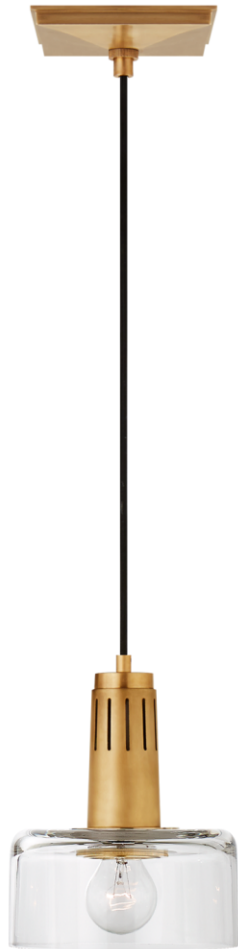

TEAR SHEET

Iris Single Pendant

Item # TOB 5702HAB-CG

Designer: Thomas O'Brien

O/A Height: 15" - 131.25"

Fixture Height: 9.5"

Min. Custom Height: 15"

Width: 7.5"

Canopy: 6" Square

Finishes: BZ/HAB, HAB, PN

Glass Options: CG

Socket: E26 Keyless

Wattage: 60 G25

Weight: 4 Pounds

Note: Height Not Adjustable After Installation