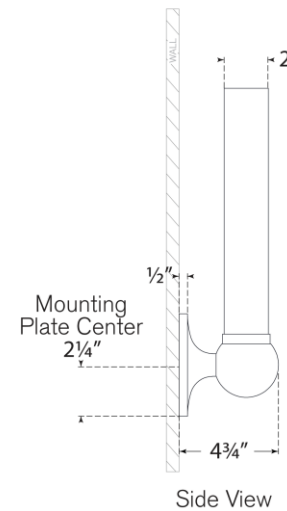

## Jeffery Tall Bath Sconce

Item # TOB 2776HAB-WG

Designer: Thomas O'Brien

Height: 14.5"

Width: 4.5"

Extension: 4.75"

Backplate: 4.5" Round

Finishes: HAB, PN

Glass Options: WG

Lightsource: Dedicated LED

Wattage: 9w (750lm)

Weight: 4 Pounds

Note: UL Only

Top View

Side View

Front View