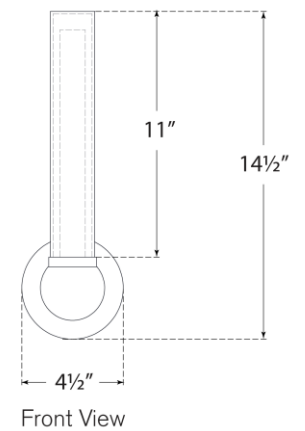

## Jeffery Tall Bath Sconce

Item # TOB 2776HAB-WG

Designer: Thomas O'Brien

Height: 14.5"

Width: 4.5"

Extension: 4.75"

Backplate: 4.5" Round

Finishes: HAB, PN

Glass Options: WG

Lightsource: Dedicated LED

Wattage: 9w (750lm)

Weight: 4 Pounds

Note: UL Only

Top View

Side View

Front View