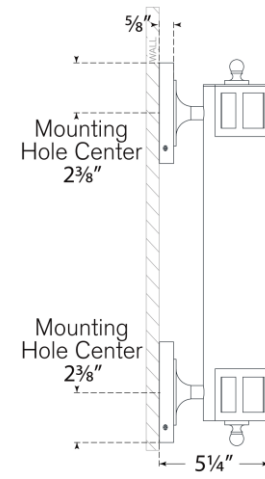

## Openwork Medium Sconce

Item # SS 2013BZ-FG

Designer: Visual Comfort

Height: 18"

Width: 4.75"

Extension: 5.25"

Backplate: 4.75" Square

Finishes: BZ, HAB, PN

Glass Options: FG

Socket: 2 - E26 Keyless

Wattage: 2 - 60 T10

Weight: 6 Pounds

Top View

Side View

Front View