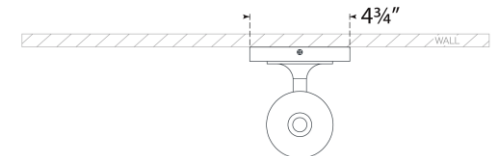

## Openwork Medium Sconce

Item # SS 2013BZ-FG

Designer: Visual Comfort

Height: 18"

Width: 4.75"

Extension: 5.25"

Backplate: 4.75" Square

Finishes: BZ, HAB, PN

Glass Options: FG

Socket: 2 - E26 Keyless

Wattage: 2 - 60 T10

Weight: 6 Pounds

Top View

Side View

Front View