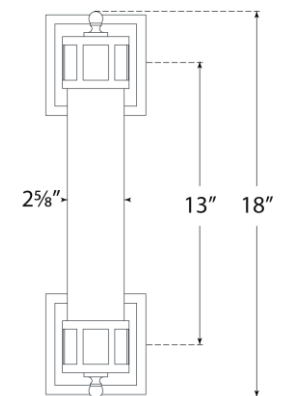

## Openwork Medium Sconce

Item # SS 2013BZ-FG

Designer: Visual Comfort

Height: 18"

Width: 4.75"

Extension: 5.25"

Backplate: 4.75" Square

Finishes: BZ, HAB, PN

Glass Options: FG

Socket: 2 - E26 Keyless

Wattage: 2 - 60 T10

Weight: 6 Pounds

Top View

Side View

Front View