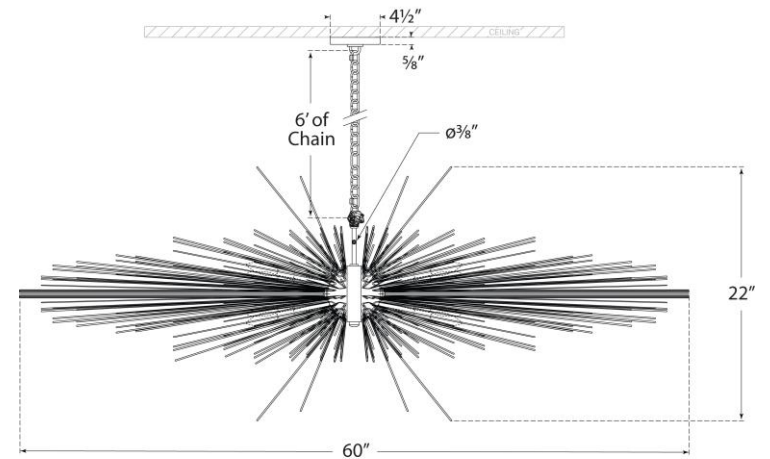

TEAR SHEET

Strada Large Linear Chandelier

Item # KW 5182PN

Designer: Kelly Wearstler

Height: 22"

Width: 60" x 22.75"

Canopy: 4.5" Round

Finishes: AI, BSL, G, PN

Socket: 16 - E12 Candelabra

Wattage: 16 - 25 B11

Weight: 41 Pounds

Note: Requires Special Assembly and Installation

Front View