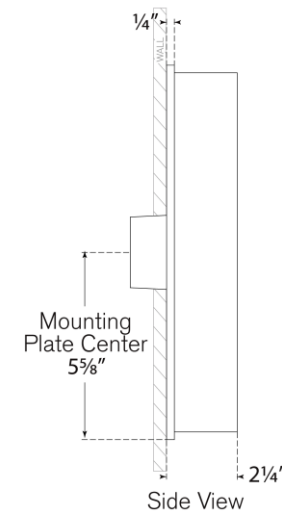

TEAR SHEET

Avant Small Curve Sconce

Item # KW 2704AB-FG

Designer: Kelly Wearstler

Height: 11.5"

Width: 7"

Extension: 2.25"

Backplate: 7" x 11.5" Rectangle

Finishes: AB, BZ, PN

Glass Options: FG

Lightsource: Dedicated LED

Wattage: 13w (1000lm)

Weight: 4 Pounds

Top View

Side View

Front View