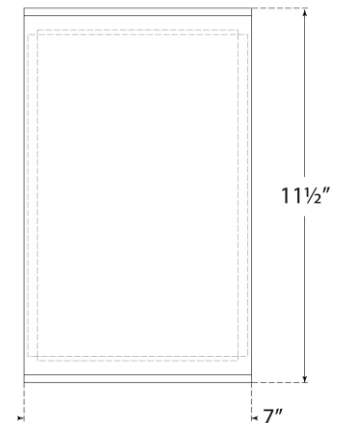

TEAR SHEET

Avant Small Curve Sconce

Item # KW 2704AB-FG

Designer: Kelly Wearstler

Height: 11.5"

Width: 7"

Extension: 2.25"

Backplate: 7" x 11.5" Rectangle

Finishes: AB, BZ, PN

Glass Options: FG

Lightsource: Dedicated LED

Wattage: 13w (1000lm)

Weight: 4 Pounds

Top View

Side View

Front View