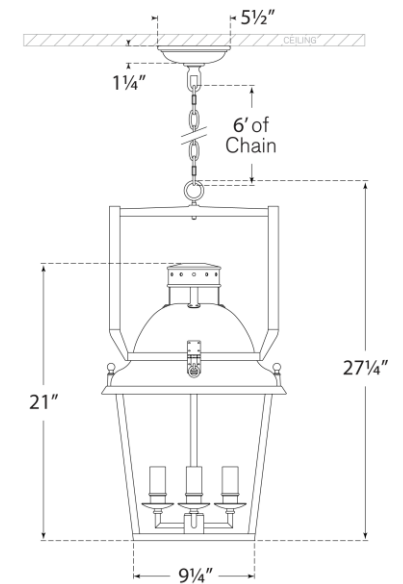

TEAR SHEET

Coventry Small Lantern

Item # CHC 5108BLK/AB-CG

Designer: Chapman & Myers

Height: 27.25"

Width: 14"

Canopy: 5.5" Round

Finishes: BLK/AB, WHT/AB

Glass Options: CG

Socket: 4 - E12 Candelabra

Wattage: 4 - 40 C11

Weight: 21 Pounds

Top View

Front View