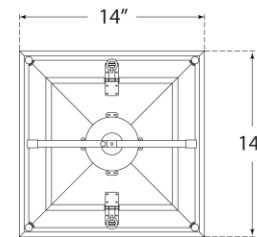

TEAR SHEET

Coventry Small Lantern

Item # CHC 5108BLK/AB-CG

Designer: Chapman & Myers

Height: 27.25"

Width: 14"

Canopy: 5.5" Round

Finishes: BLK/AB, WHT/AB

Glass Options: CG

Socket: 4 - E12 Candelabra

Wattage: 4 - 40 C11

Weight: 21 Pounds

Top View

Front View