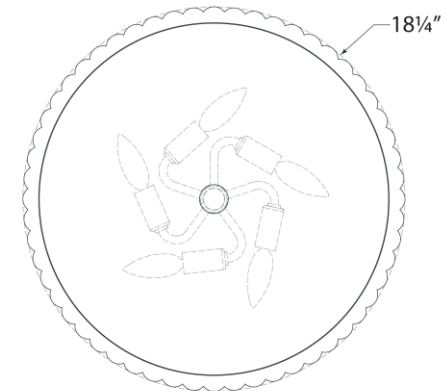

TEAR SHEET

Kean 18" Flush Mount

Item # CHC 4926HAB-CG

Designer: Chapman & Myers

Height: 6"

Width: 18.25"

Canopy: 17" Round

Finishes: HAB, PN

Trim Options: CG

Socket: 5 - E12 Candelabra

Wattage: 5 - 6.5 LED B11

Weight: 28 Pounds

Side View

Bottom View