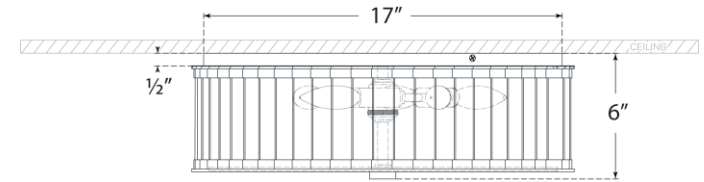

TEAR SHEET

Kean 18" Flush Mount

Item # CHC 4926HAB-CG

Designer: Chapman & Myers

Height: 6"

Width: 18.25"

Canopy: 17" Round

Finishes: HAB, PN

Trim Options: CG

Socket: 5 - E12 Candelabra

Wattage: 5 - 6.5 LED B11

Weight: 28 Pounds

Side View

Bottom View