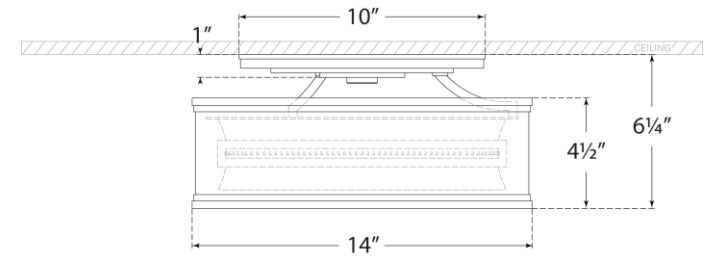

TEAR SHEET

Connery 14" Flush Mount

Item # CHC 4611WHT/AB

Designer: Chapman & Myers

Height: 6.25"

Width: 14"

Canopy: 10" Round

Finishes: AB, BZ, PN, WHT/AB

Lightsource: Dedicated LED

Wattage: 18w (1500lm)

Weight: 11 Pounds

Front View

Bottom View