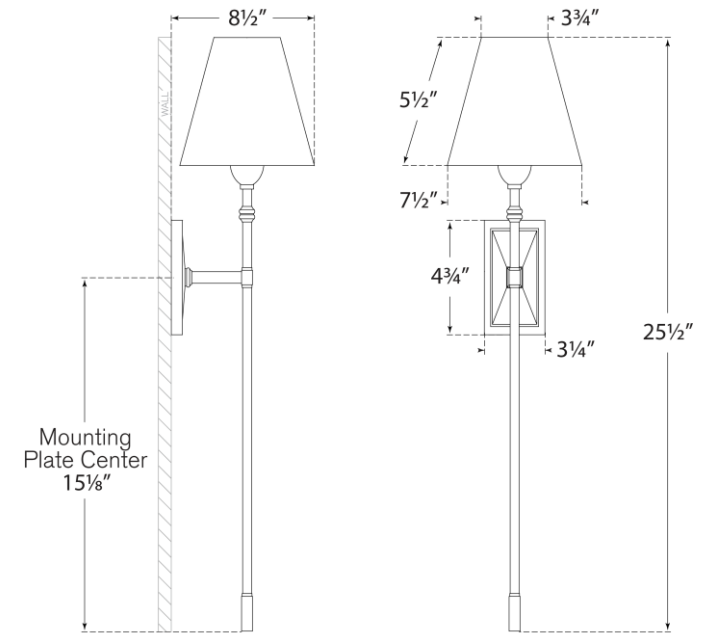

TEAR SHEET

Jane Large Single Tail Sconce

Item # AH 2315HAB-L

Designer: Alexa Hampton

Height: 25.5"

Width: 7.75"

Extension: 8.5"

Backplate: 3.25" x 4.75" Rectangle

Finishes: AN, GM, HAB, PN

Shade Treatments: L

Shade Details: 3.75" x 7.5" x 5.5"

Socket: E26 Keyless

Wattage: 40 A19

Weight: 4 Pounds

Side View

Front View