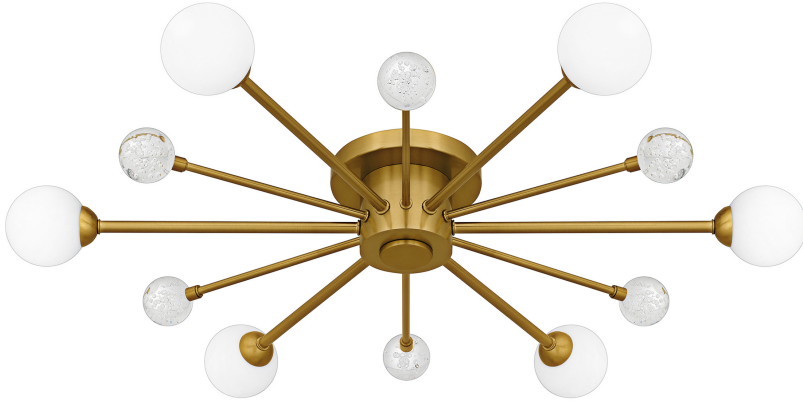

## QSF6781BRG

Combe 6-Light Brushed Gold Semi-Flush Mount  
Brushed Gold

QUOIZEL  
LIGHTING

### DIMENSIONS

Dimensions: 30.00" W x 4.25" H x 30.00" D

Canopy Dimensions: 6.00"W x 6.00"D

Weight: 6.32 lbs

### DETAILS

Material: STEEL

Glass/Shade Description: Opal Etched Glass - Glass

Shade 2 Description: Crystal with Bubble - Crystal