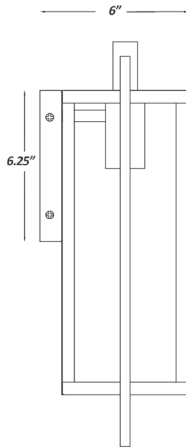

1022BK

STOCKWELL 1-LIGHT WALL LANTERN

Front View

Side View

Description:	Stockwell 1-light wall lantern
Finish:	Matte black
Dimensions:	6.25" W x 16.5" H x 6" ext. Height on center: 5.5"
Bulbs:	1-60w Med.
Certification:	cETL / wet location

Material:	Steel
Glass:	Seeded
Back Plate Dimensions:	6.25" x 6.25"
Chain/Wire:	NA
Additional Finishes:	NA