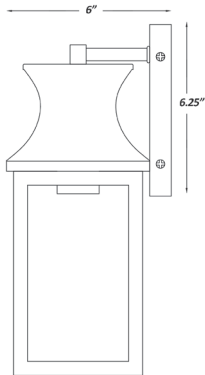

1021BK

STOCKWELL 1-LIGHT WALL LANTERN

Front View

Side View

Description:	Stockwell 1-light wall lantern
Finish:	Matte black
Dimensions:	5.25" W x 13" H x 6" ext. Height on center: 3.25"
Bulbs:	1-60w Med.
Certification:	cETL / wet location

Material:	Steel
Glass:	Clear
Back Plate Dimensions:	4.75" x 6.25"
Chain/Wire:	NA
Additional Finishes:	NA