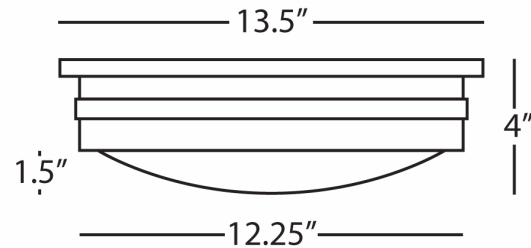

** Available for Quick SHIP **