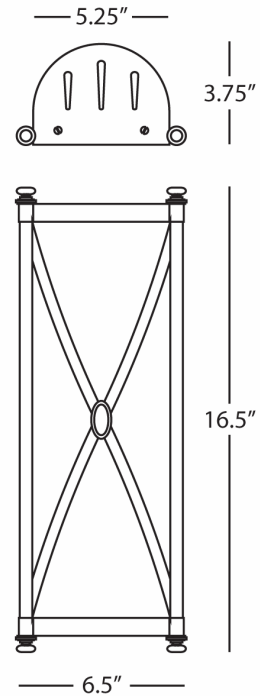

** Available for Quick SHIP **