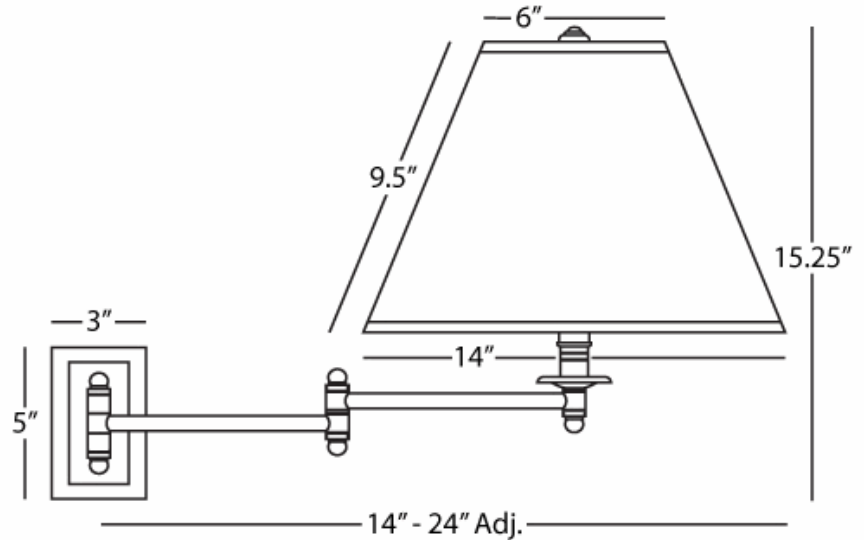

KINETIC

B1504XXX

Wall Swinger

1-150W Max.

Bulb Type: A

Switch: 3-Way

24" Cord Cover or Convertible Direct Wire

Brushed Chrome Finish over Metal / Brass

Ascot White Fabric Shade