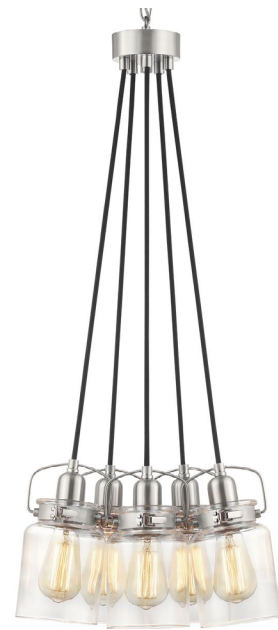

DATE: _____ TYPE: _____

NAME: _____

PROJECT: _____

P400133-009

Calhoun

A trend in home decor is the repurposing of antique pieces. Calhoun playfully follows this trend with an apothecary style clear glass diffuser held in place with a mechanical latch from a spice container. A glass shade showcases a thickened profile to create a vintage-style surface for a classic handmade appearance. The vintage design is a perfect complement to several decor styles including the popular Farmhouse trend. Calhoun is a versatile style that can be displayed in three different ways: assemble with the included optional spanner and long or short stems for a unique cord-hung style chandelier, or let the lights hang in a more casual cluster. Five-Light Chandelier with a Brushed Nickel finish.

Diameter: 28-5/8"
Height: 29-1/8"
Overall Ht. W/Chain: 103"

Glass
Height: 6-3/4"

- Calhoun is a versatile collection that can be displayed in a variety of different ways for added customization in the home
- Uses 5, 60-watt max. medium base bulbs including LED equivalent (sold separately)
- Clear glass shades inspired by apothecary jars add a vintage feel to Calhoun's casual forms
- Assemble optional three-pronged spanner to fit black cloth-covered cords in each arm - or let each cloth cord hang as a light grouping or cluster display
- Supplied with (1) 6" and (1) 12" stems and spanner to customize installation of fixture. Stems can also be used in conjunction with included chain for suspension from the ceiling
- Calhoun's versatile design ideal for Farmhouse, Coastal and Industrial settings
- Measures 28 5/8" diameter x 29 1/8" H (when installed with spanner)
- Can be displayed in living rooms, breakfast nooks, kitchens - and even paired in groupings of two or more over a dining room table