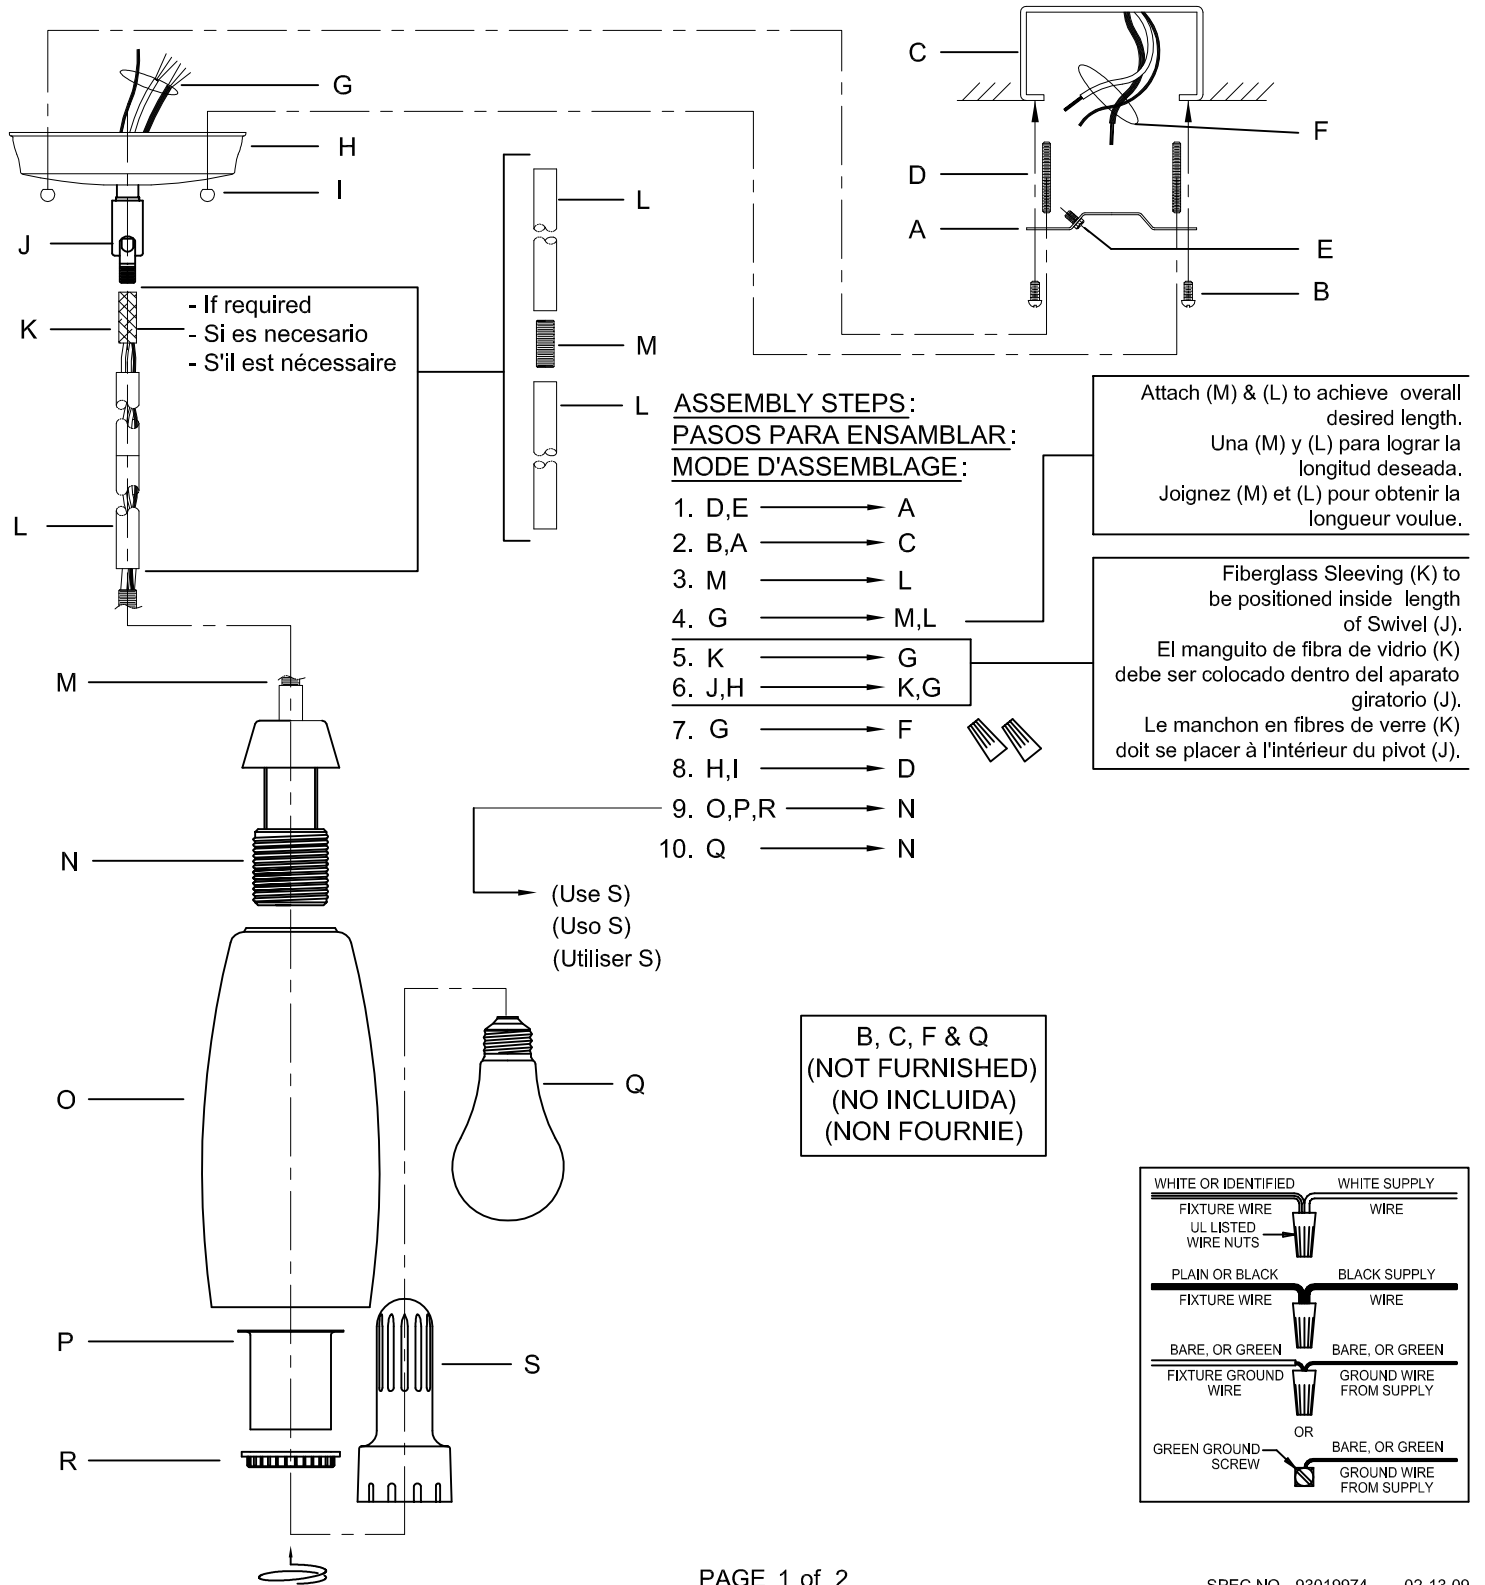

Assembly & Installation Instructions

CAUTION: Read instructions carefully and turn electricity off at main circuit breaker panel before beginning installation.

5167

*****
WARNING - If any Special Control Devices are used with this Fixture, Follow the Instructions Carefully to assure full compliance with N.E.C. requirements. If there are any questions, contact a Qualified Electrical Contractor.

WARNING - This product contains chemicals known to the State of California to cause cancer, birth defects and /or other reproductive harm. Thoroughly wash hands after installing, handling, cleaning, or otherwise touching this product.

CAUTION - All glass is fragile, use care when handling Glass component(s) and or Lamp(s).
*****