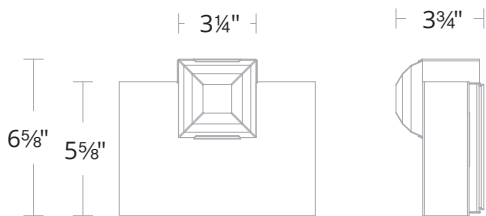

MADISON

BWS90209

Project:

Location:

Fixture Type:

Catalog Number:

AVAILABLE TRIM

Swarovski Elements

AVAILABLE FINISHES

BK: Black

TT: Titanium

WT: White

DESCRIPTION

Shining like an eye catching princess-cut diamond. A feature faceted Swarovski Crystal accent is internally illuminated to create a refractive effect on the wall. Additional downward LEDs provide wayfinding illumination. Handsome in black, white and titanium. A bright jewel box.

FEATURES

- Built-in color temperature adjustability switch from 3000K/3500K/4000K at time of installation
- No driver or transformer required
- Ambient and down illumination

LINE DRAWING

SPECIFICATIONS

CRI	90
Dimming	ELV, TRIAC
Standards	ETL/cETL, Damp, Title 24, ADA

Model	Size	LED Color Temp	Finish	Voltage	Wattage	Weight	LED Lumens	Delivered Lumens
BWS90209	8"	3000K/3500K/4000K	BK Black TT Titanium WT White	120V	8W	5 lb	1024	340

Example: BWS90209-BK