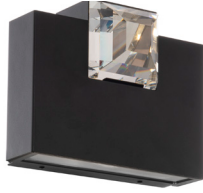

MADISON

BWS90209

Project:

Location:

Fixture Type:

Catalog Number:

AVAILABLE TRIM

Swarovski Elements

AVAILABLE FINISHES

BK: Black

TT: Titanium

WT: White

DESCRIPTION

Shining like an eye catching princess-cut diamond. A feature faceted Swarovski Crystal accent is internally illuminated to create a refractive effect on the wall. Additional downward LEDs provide wayfinding illumination. Handsome in black, white and titanium. A bright jewel box.