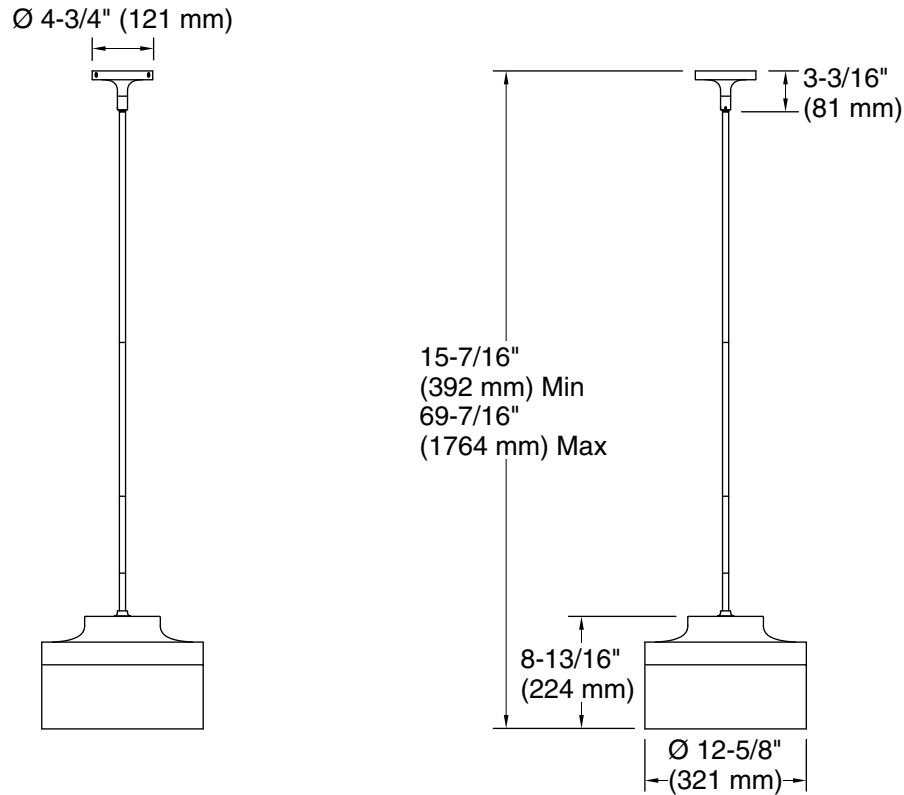

Required Electrical Service

60 Hz

Technical Information

All product dimensions are nominal.

Material:	Steel, Aluminum, Glass
Number of Lights:	2
Lighting Type:	Socket-based
Socket Type:	E-26 Medium
Number of Shades:	1
Shade Type:	Glass - clear
Hanging Type:	Downrod
Downrod Detail:	1 x 3" (76 mm), 1 x 6" (152 mm), 1 x 12" (305 mm), 2 x 18" (457 mm)
Height:	15-7/16" (392 mm) - 69-7/16" (1763 mm)